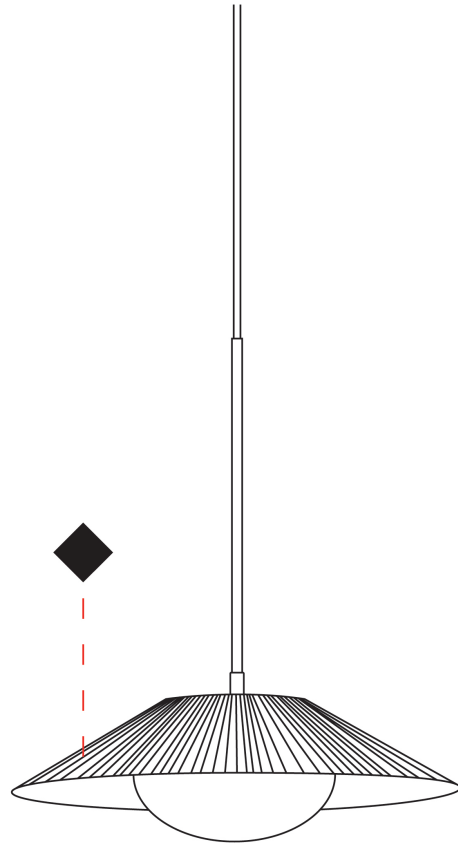

GENERAL

Series: Arctic Circle _____
 Brand: Milan _____
 Division: Design _____
 Mounting Type: Suspension _____
 Mounting Location: Ceiling _____
 Subcategory: Pendant _____

PHYSICAL

Shape: Cone _____
 Diameter (mm): 350 _____
 Diameter (in): 13 ¾ _____
 Height (mm): 393 _____
 Height (in): 15 ½ _____
 Max. Overall Height (mm): 3000 _____
 Max. Overall Height (in): 118 ⅙ _____
 Light Distribution: Direct _____
 Diffuser: Opal Triplex acid-etched glass _____
 Fixture Finish: TUG / CRE _____
 Fixture Material: Ribbon / Aluminum _____
 Cable Details: 3000mm / 118 1/8" Cable _____

DATE

PROJECT	
TYPE	
SPECIFIER	
QUANTITY	
DATE	

ARCTIC CIRCLE SUSPENSION

D91233-

base number Finish
Options

- To build a product code in our configurator select the specify button on the base model # product page
- To build a manual product code on this datasheet choose from the options listed below in blue font and add the suffix to the base model #

GENERAL

Series: Arctic Circle
 Brand: Milan
 Division: Design
 Mounting Type: Suspension
 Mounting Location: Ceiling
 Subcategory: Pendant

PHYSICAL

Shape: Cone
 Diameter (mm): 450
 Diameter (in): 17 11/16
 Height (mm): 393
 Height (in): 15 1/2
 Max. Overall Height (mm): 3000
 Max. Overall Height (in): 118 1/8
 Light Distribution: Direct
 Diffuser: Opal Triplex acid-etched glass
 Fixture Finish: TUG / CRE
 Fixture Material: Ribbon / Aluminum
 Cable Details: 3000mm / 118 1/8" Cable

GENERAL

Series: Arctic Circle
 Brand: Milan
 Division: Design
 Mounting Type: Suspension
 Mounting Location: Ceiling
 Subcategory: Pendant

PHYSICAL

Shape: Cone
 Diameter (mm): 550
 Diameter (in): 21 5/8
 Height (mm): 393
 Height (in): 15 1/2
 Max. Overall Height (mm): 3000
 Max. Overall Height (in): 118 1/8
 Light Distribution: Direct
 Diffuser: Opal Triplex acid-etched glass
 Fixture Finish: TUG / CRE
 Fixture Material: Ribbon / Aluminum
 Cable Details: 3000mm / 118 1/8" Cable