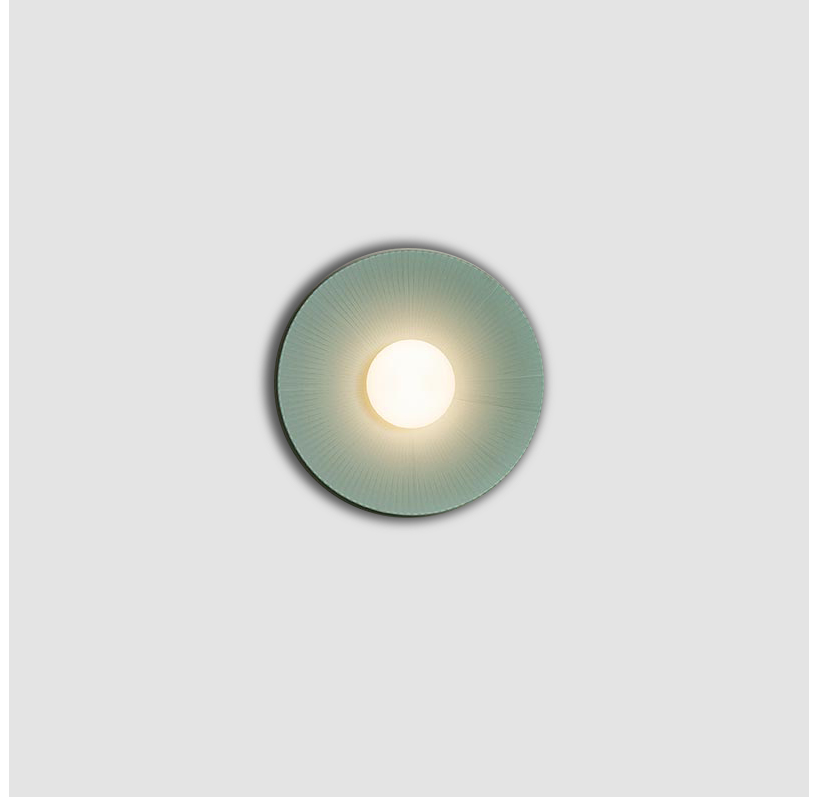

PROJECT	_____
TYPE	_____
SPECIFIER	_____
QUANTITY	_____
DATE	_____

ARCTIC CIRCLE SUSPENSION

D93258-

base number   Finish
Options

1. To build a product code in our configurator select the specify button on the base model # product page
2. To build a manual product code on this datasheet choose from the options listed below in blue font and add the suffix to the base model #

GENERAL

Series: Arctic Circle _____
Brand: Milan _____
Division: Design _____
Mounting Type: Suspension _____
Mounting Location: Ceiling _____
Subcategory: Pendant _____

PHYSICAL

Shape: Cone _____
Diameter (mm): 450 _____
Diameter (in): 17 ¹¹/₁₆ _____
Height (mm): 102 _____
Height (in): 4 _____
Light Distribution: Direct _____
Diffuser: Opal Triplex acid-etched glass _____
Fixture Finish: TUG / CRE _____
Fixture Material: Ribbon / Aluminum _____

ELECTRICAL

Number of Lamps: 1 _____
Lamp Type: LED Retrofit _____
Bulb Included: Bulb Not Included _____
Max. Wattage Per Lamp (W): 4.8 _____
Lamp Base: G9 _____
Input Voltage (V): 120 _____

LED

OPTICAL

RATINGS AND CERTIFICATIONS

Certified By: Certified for North American Standards _____
IP rating: IP20 _____

Ø450mm 17 ¹¹/₁₆"