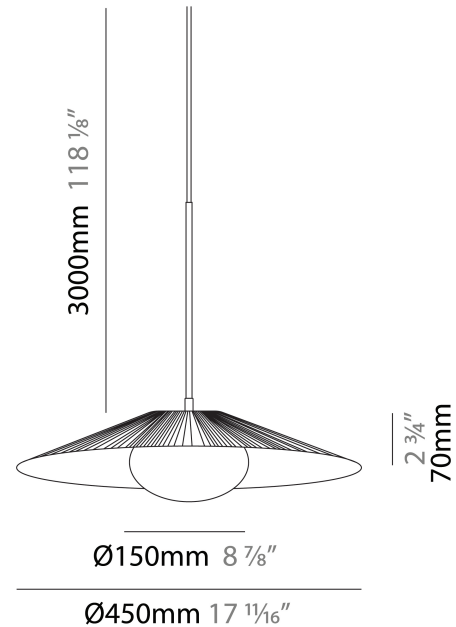

PROJECT	
TYPE	
SPECIFIER	
QUANTITY	
DATE	

ARCTIC CIRCLE SUSPENSION

D91233-

base number   Finish
Options

1. To build a product code in our configurator select the specify button on the base model # product page
2. To build a manual product code on this datasheet choose from the options listed below in blue font and add the suffix to the base model #

GENERAL

Series: Arctic Circle
Brand: Milan
Division: Design
Mounting Type: Suspension
Mounting Location: Ceiling
Subcategory: Pendant

PHYSICAL

Shape: Cone
Diameter (mm): 450
Diameter (in): 17 11/16
Height (mm): 393
Height (in): 15 1/2
Max. Overall Height (mm): 3000
Max. Overall Height (in): 118 1/8
Light Distribution: Direct
Diffuser: Opal Triplex acid-etched glass
Fixture Finish: TUG / CRE
Fixture Material: Ribbon / Aluminum
Cable Details: 3000mm / 118 1/8" Cable

ELECTRICAL

Number of Lamps: 1
Lamp Type: LED Retrofit
Bulb Included: Bulb Not Included
Max. Wattage Per Lamp (W): 4.8
Lamp Base: G9
Input Voltage (V): 120

LED

OPTICAL

RATINGS AND CERTIFICATIONS

Certified By: Certified for North American Standards
IP rating: IP20