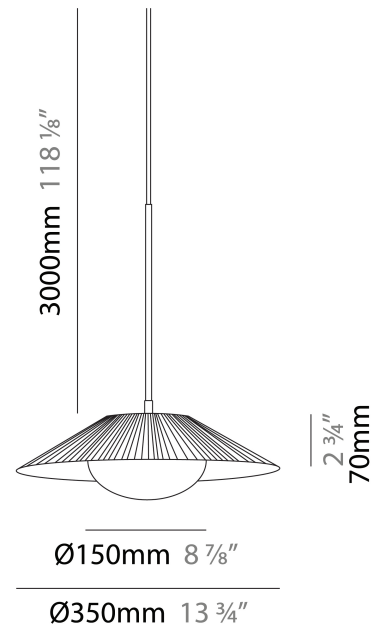

ARCTIC CIRCLE SUSPENSION

D91232-

base number   Finish
Options

1. To build a product code in our configurator select the specify button on the base model # product page
2. To build a manual product code on this datasheet choose from the options listed below in blue font and add the suffix to the base model #

GENERAL

Series: Arctic Circle _____
Brand: Milan _____
Division: Design _____
Mounting Type: Suspension _____
Mounting Location: Ceiling _____
Subcategory: Pendant _____

PHYSICAL

Shape: Cone _____
Diameter (mm): 350 _____
Diameter (in): 13 ¾ _____
Height (mm): 393 _____
Height (in): 15 ½ _____
Max. Overall Height (mm): 3000 _____
Max. Overall Height (in): 118 ⅙ _____
Light Distribution: Direct _____
Diffuser: Opal Triplex acid-etched glass _____
Fixture Finish: TUG / CRE _____
Fixture Material: Ribbon / Aluminum _____
Cable Details: 3000mm / 118 1/8" Cable _____

ELECTRICAL

Number of Lamps: 1 _____
Lamp Type: LED Retrofit _____
Bulb Included: Bulb Not Included _____
Max. Wattage Per Lamp (W): 4.8 _____
Lamp Base: G9 _____
Input Voltage (V): 120 _____

LED

OPTICAL

RATINGS AND CERTIFICATIONS

Certified By: Certified for North American Standards _____
IP rating: IP20 _____