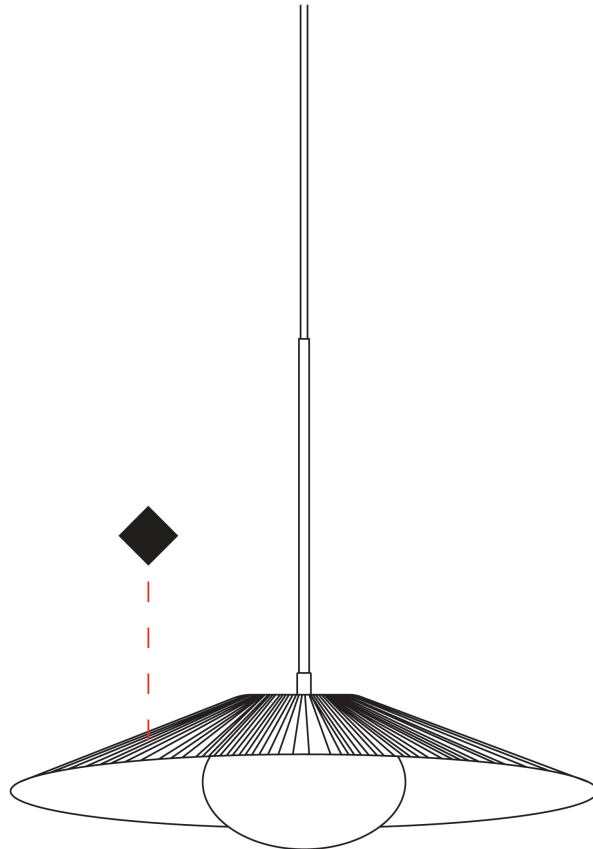

ARCTIC CIRCLE SUSPENSION

D91233-

PROJECT _____

TYPE _____

SPECIFIER _____

QUANTITY _____

DATE _____