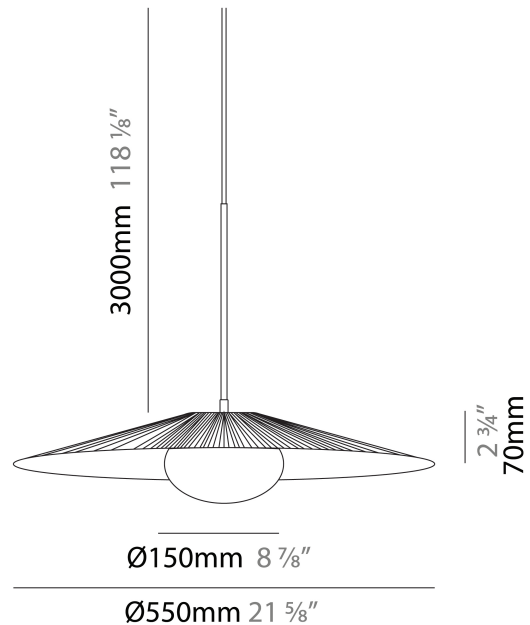

PROJECT	
TYPE	
SPECIFIER	
QUANTITY	
DATE	

ARCTIC CIRCLE SUSPENSION

D91234-

base number   Finish
Options

1. To build a product code in our configurator select the specify button on the base model # product page
2. To build a manual product code on this datasheet choose from the options listed below in blue font and add the suffix to the base model #

GENERAL

Series: Arctic Circle
Brand: Milan
Division: Design
Mounting Type: Suspension
Mounting Location: Ceiling
Subcategory: Pendant

PHYSICAL

Shape: Cone
Diameter (mm): 550
Diameter (in): 21 5/8
Height (mm): 393
Height (in): 15 1/2
Max. Overall Height (mm): 3000
Max. Overall Height (in): 118 1/8
Light Distribution: Direct
Diffuser: Opal Triplex acid-etched glass
Fixture Finish: TUG / CRE
Fixture Material: Ribbon / Aluminum
Cable Details: 3000mm / 118 1/8" Cable

ELECTRICAL

Number of Lamps: 1
Lamp Type: LED Retrofit
Max. Wattage Per Lamp (W): 4.8
Lamp Base: G9
Input Voltage (V): 120

LED

Lamp Life (hrs): 50000

OPTICAL

RATINGS AND CERTIFICATIONS

Certified By: Certified for North American Standards
IP rating: IP20