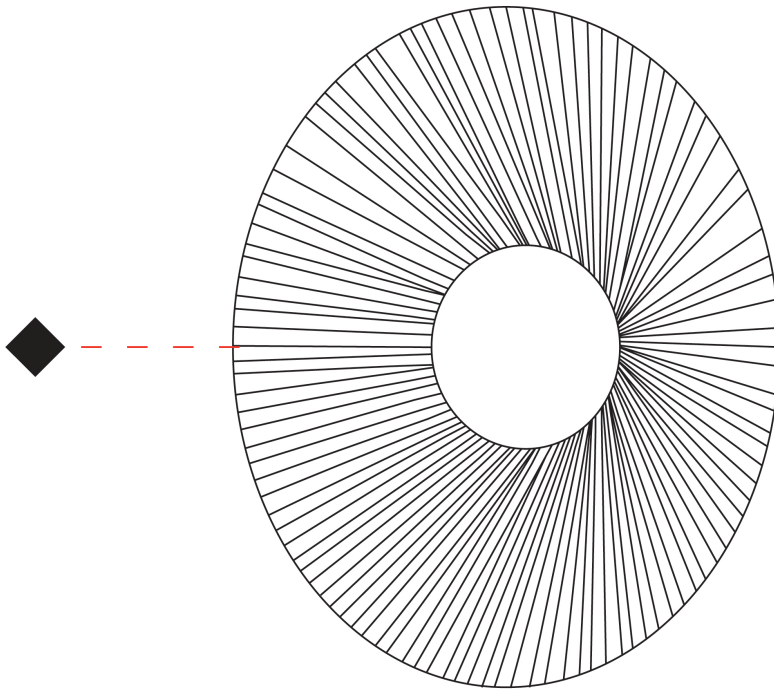

ARCTIC CIRCLE SUSPENSION

D93259-

PROJECT	_____
TYPE	_____
SPECIFIER	_____
QUANTITY	_____
DATE	_____